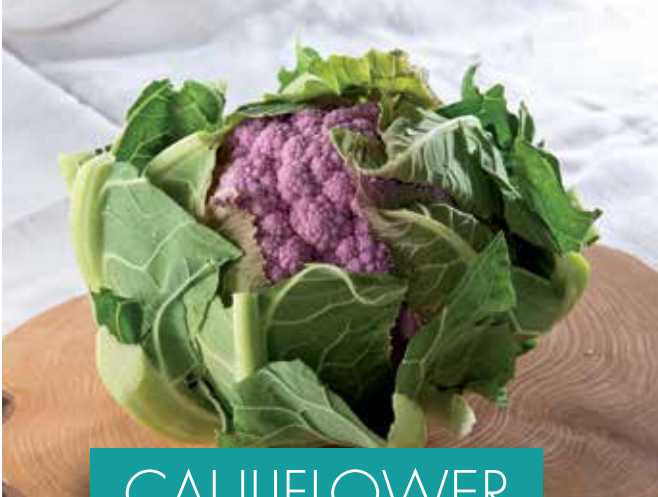

PARMAC HF1

CAULIFLOWER SPECIALTIES

The cauliflower combining attractive colour and good flavour

PROFIL

DESCRIPTION :

Vigorous and erect plant.

Light purple round shaped curd.

Good jacket.

Production assets : Vigorous and versatile variety.

Distribution assets : Diversification of the range and original purple colour.

Consumer assets : Original colour and good taste.

SEGMENT :

85-95 days.